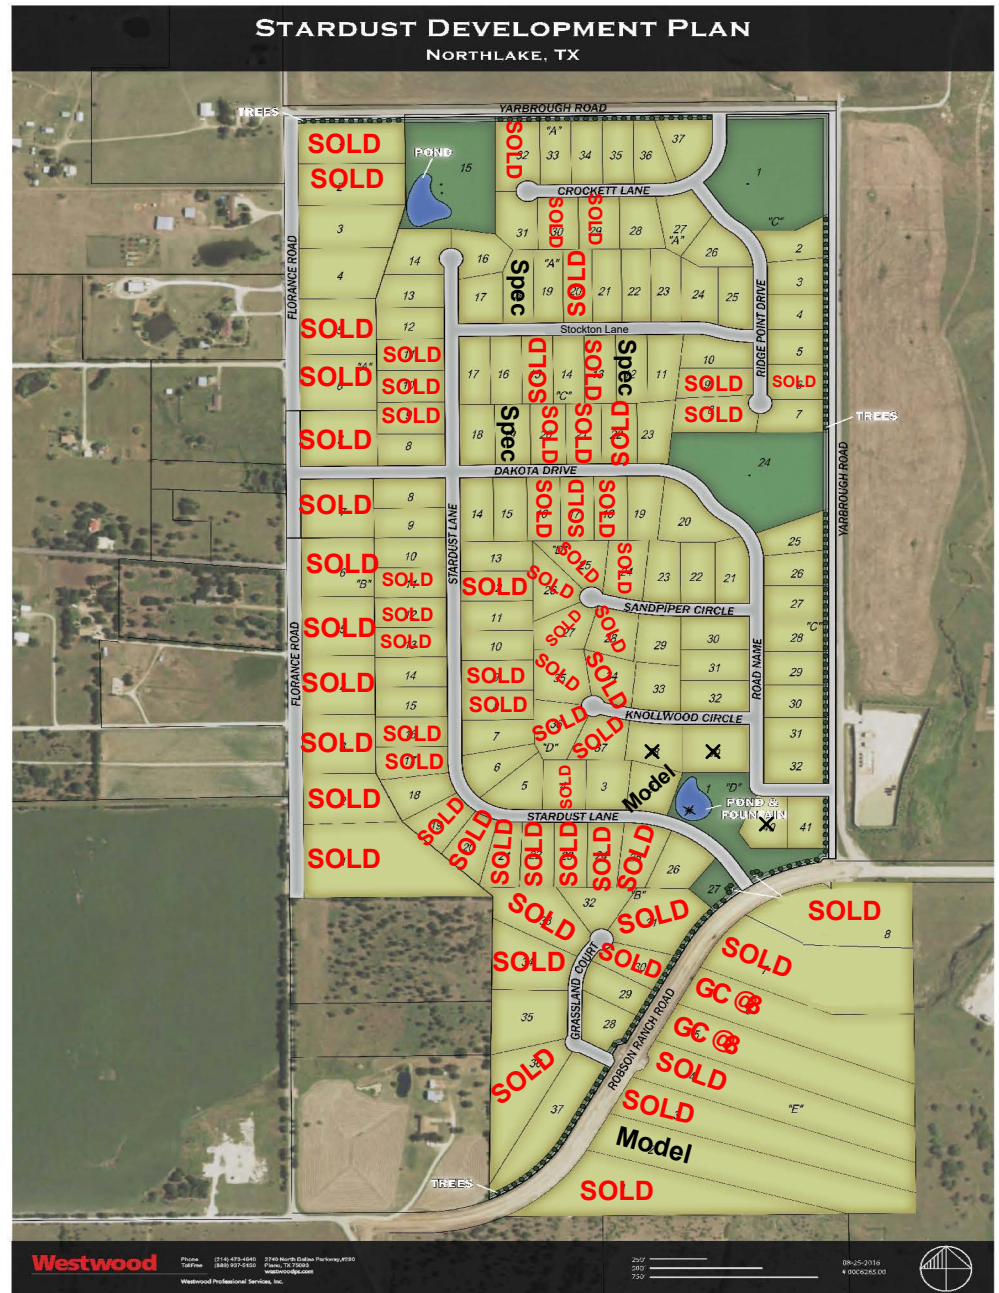

Royal Crest Custom Homes

Built like it's our own

Stardust Ranch

- 1+ acre lots from \$105k
- 2+ acre lots \$135K
- Northwest Schools
- Custom Home Community

For more information:

Caitlin Nemitz
214-505-0157
caitlin@royalcrestcustomhomes.com