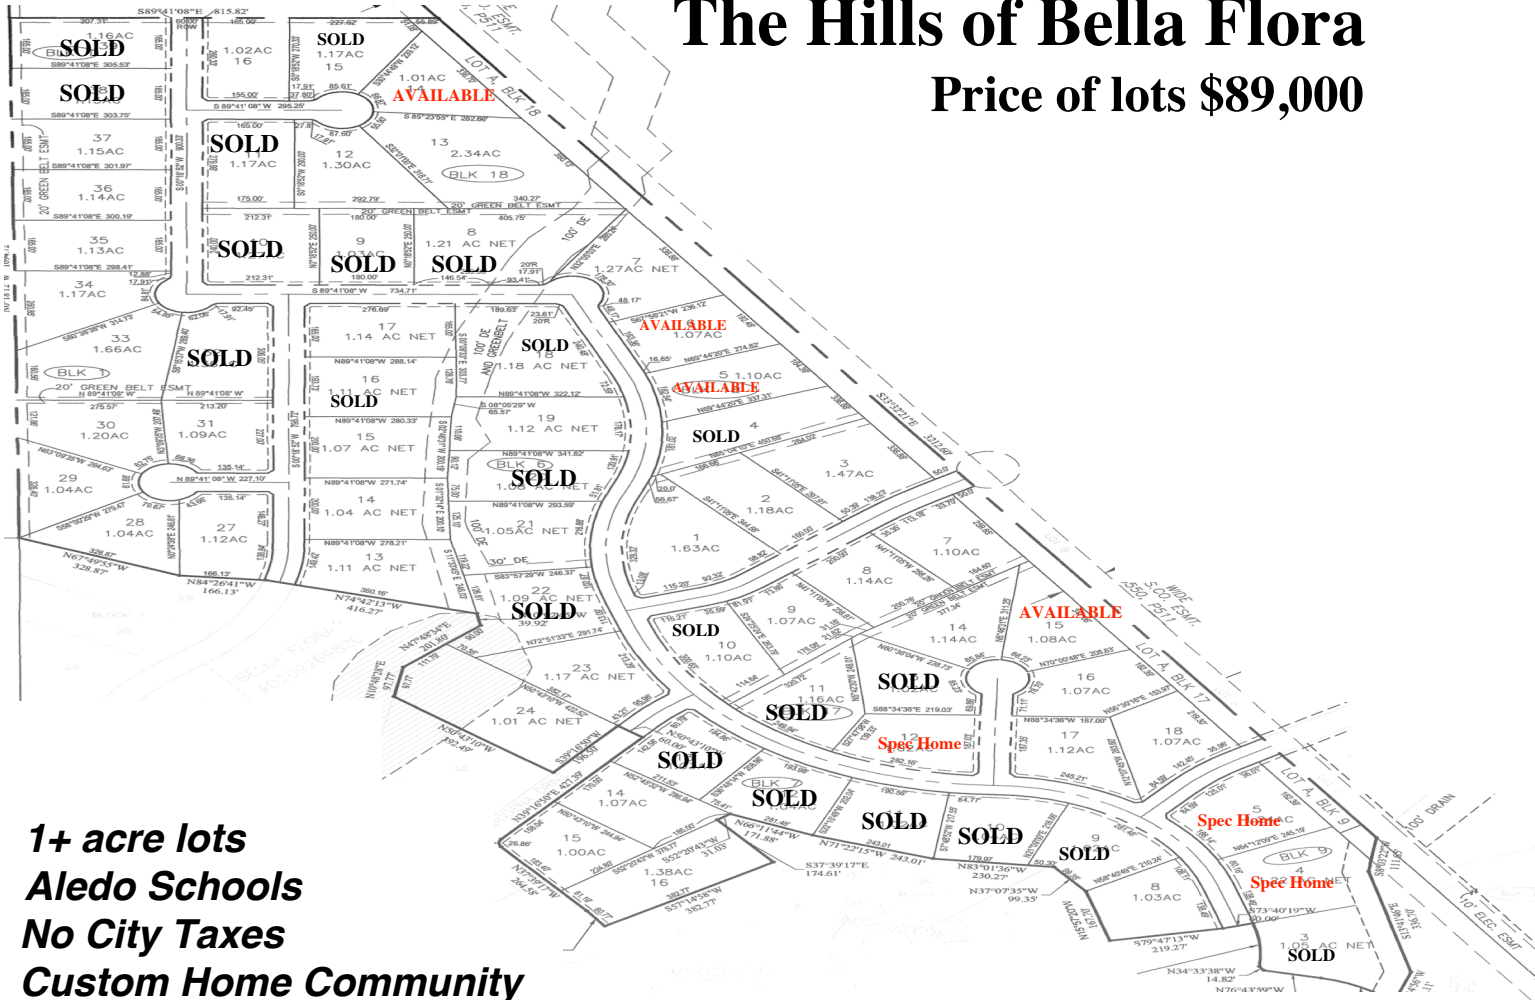

Royal Crest Custom Homes

Built like it's our own

The Hills of Bella Flora Price of lots \$89,000

1+ acre lots
Aledo Schools
No City Taxes
Custom Home Community
Located off of Hwy 377

RoyalCrestCustomHomes.com