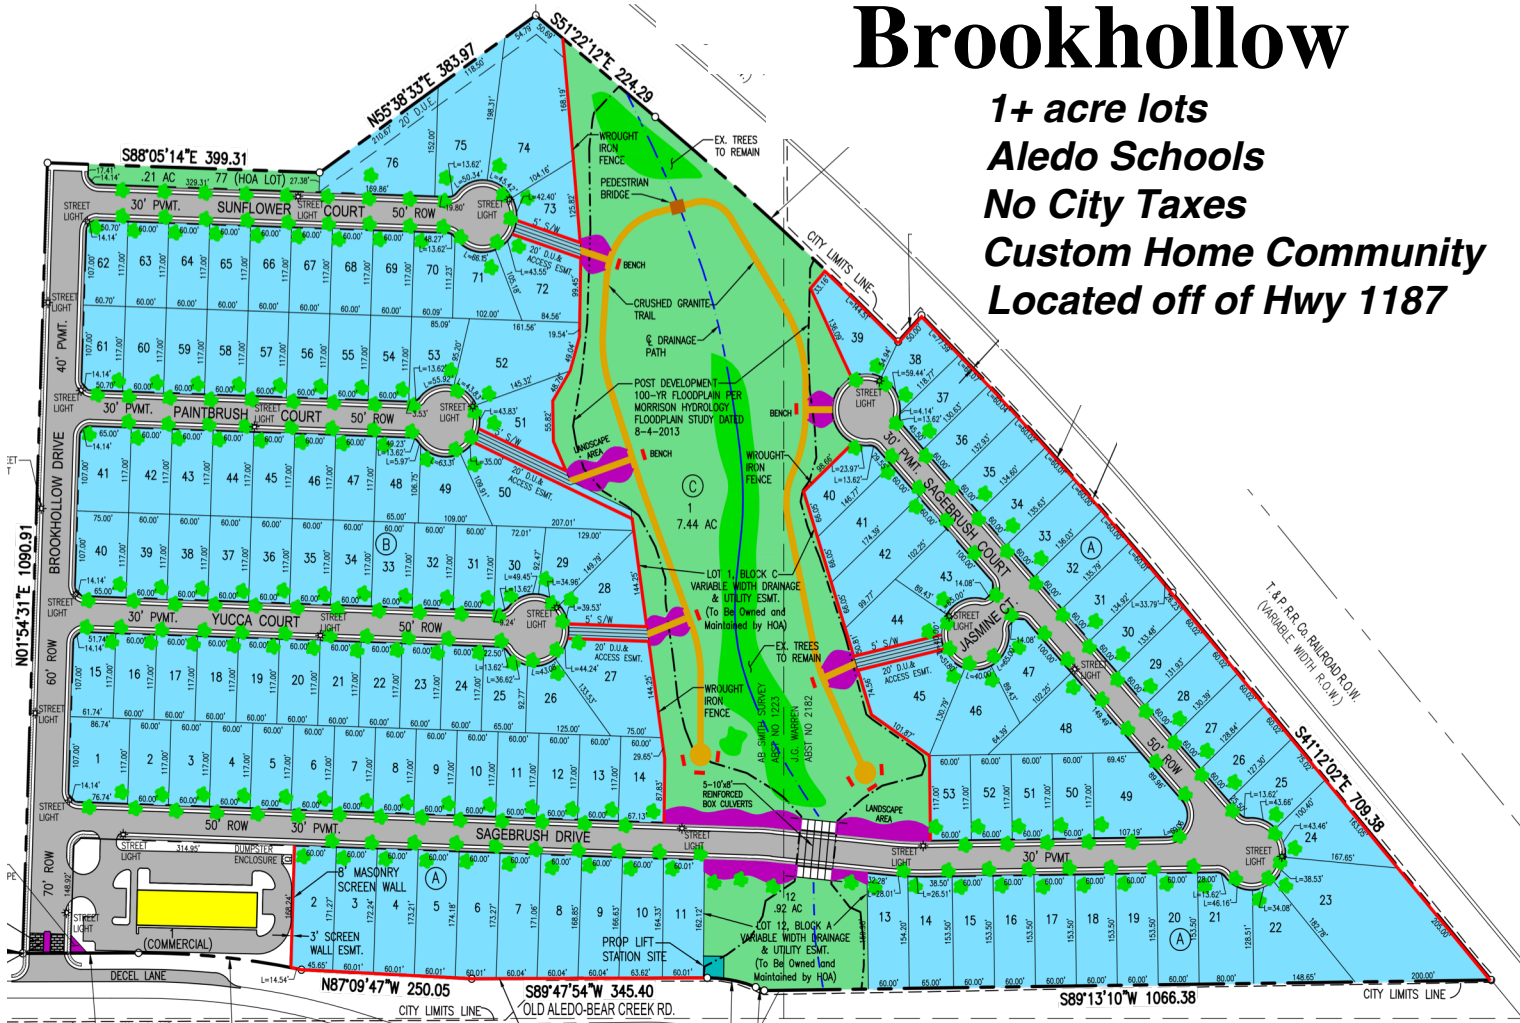

Royal Crest Custom Homes

Built like it's our own

Brookhollow

1+ acre lots
Aledo Schools
No City Taxes
Custom Home Community
Located off of Hwy 1187

RoyalCrestCustomHomes.com

For more information:

Stefani Reagan